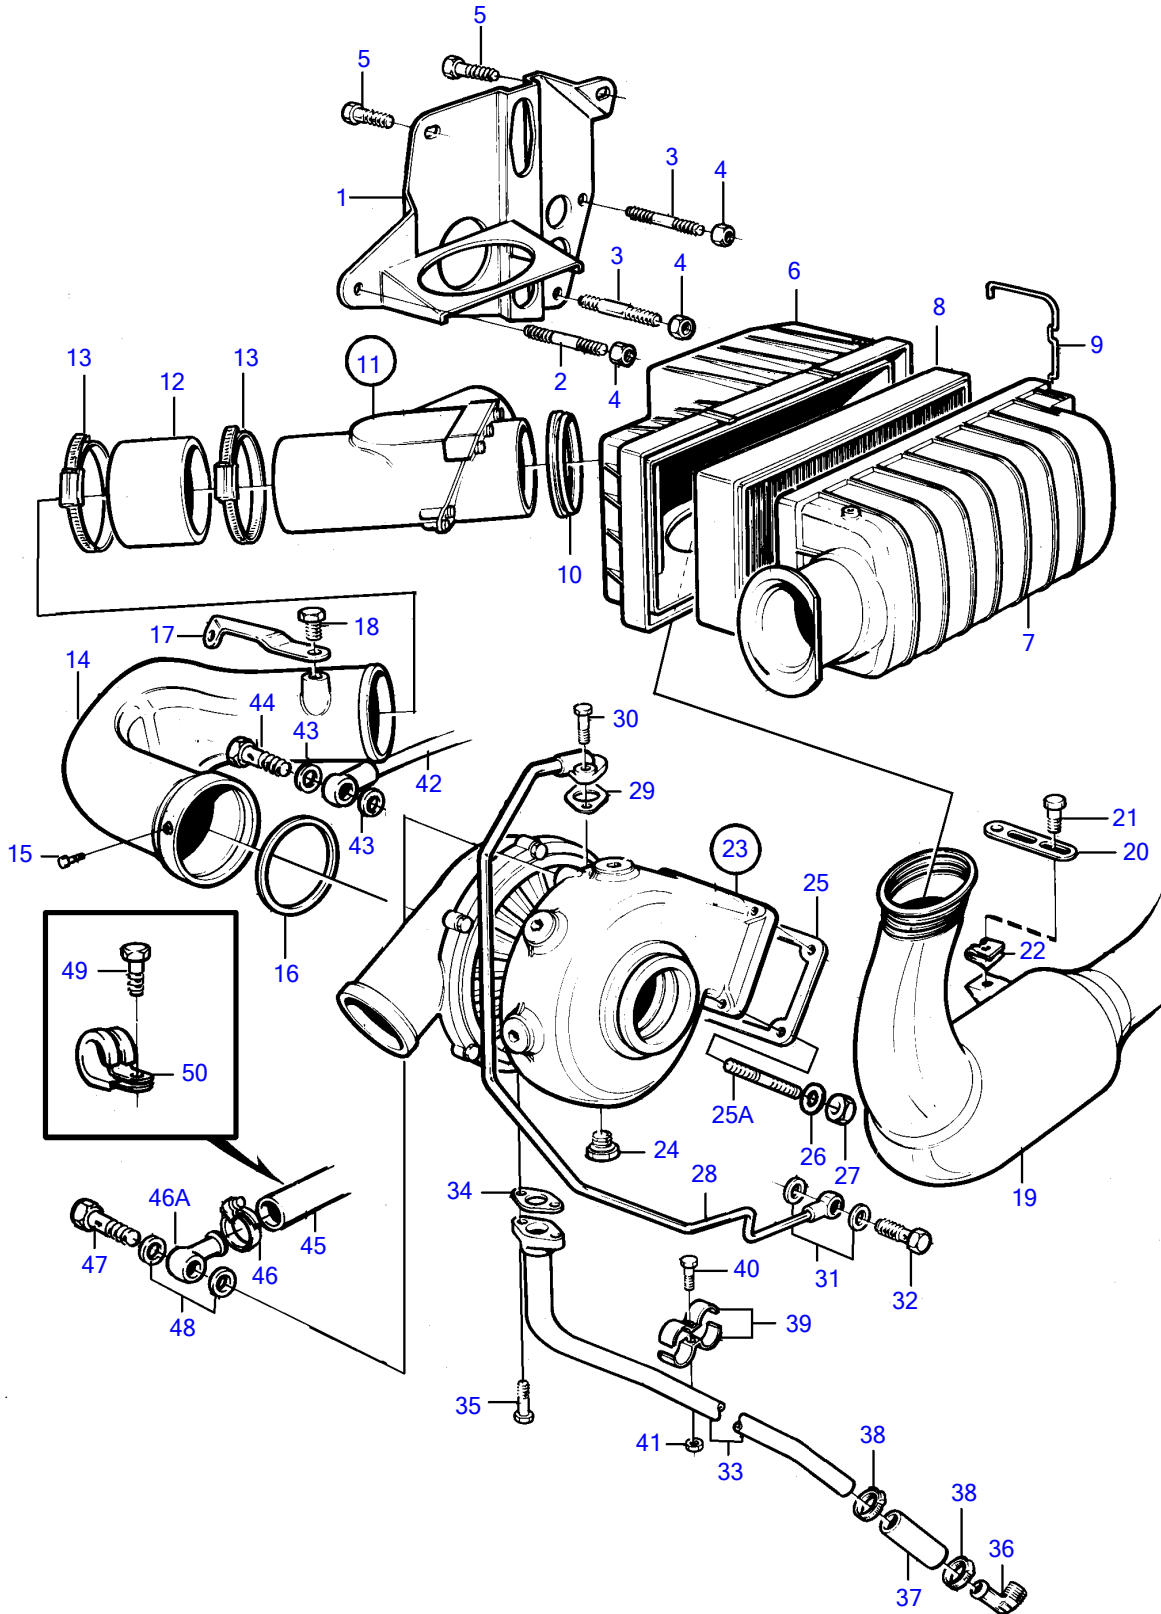

KAD42P-A, KAMD42P-A

16934

KAD42P-A, KAMD42P-A

REF	PART NO.	QTY	DESCRIPTION	SEE SEC.	NOTES
1	860397	1	Bracket		
2	953005	1	Stud		L=140mm
3	953002	2	Stud		L=125mm
4	971095	3	Flange nut		
5	946544	2	Flange screw		
6	877416	1	Air cleaner		
7	860798	1	• Cardboard tube		
8	876185	1	• Air filter insert		
9	860799	2	• Clip		
10	860504	1	Sealing ring		
11	860402	1	Check valve		Repl by 3581019
	3581019	1	Check valve		
12	861092	1	Hose		
13	872531	2	Hose clamp		
14	860401	1	Pipe		
15	941792	2	Hex. socket screw		
16	976044	1	O-ring		
17	860709	1	Bracket		
18	946934	1	Flange screw		
19	860389	1	Hose		Air filter-compressor.
20	965537	1	Bracket		
21	965355	1	Hexagon screw		
22	945626	1	Spring nut		
23	3802070	1	Turbocharger		
			• Bulletin 44-46	44-46-EN	Upgrade Turbo for D41A amd D41B Engines
24	861551	1	Plug		
25	3582676	1	Gasket kit		
25A	479972	4	Stud		
26	955895	4	Washer		
27	940183	4	Hexagon nut		
28	838869	1	Oil pressure pipe		
29	420641	1	Gasket		
30	945444	1	Flange screw		L=25mm
	946671	1	Flange screw		L=30mm
31	969011	2	Gasket		
32	25167	1	Hollow screw		
33	838820	1	Oil return pipe		
34	860105	1	Gasket		
35	945444	2	Flange screw		
36	983105	1	Hose nipple		
37	466328	1	Rubber hose		
38	943474	2	Hose clamp		
39	820851	2	Clamp		
40	946544	1	Flange screw		
41	945407	1	Flange nut		
42	860215	1	Air vent hose		Turbo-thermostat housing., For earlier version of expansion tank.
43	11994	2	Gasket		
44	969299	1	Hollow screw		
45	942700	X	Hose		Expansion tank-Turbo., For later version of expansion tank., L=760mm
46	945652	1	Hose clamp		
46A	858750	1	Banjo nipple		
47	969299	1	Hollow screw		
48	11994	2	Gasket		
49	967949	1	Flange screw		
50	952627	1	Clamp		